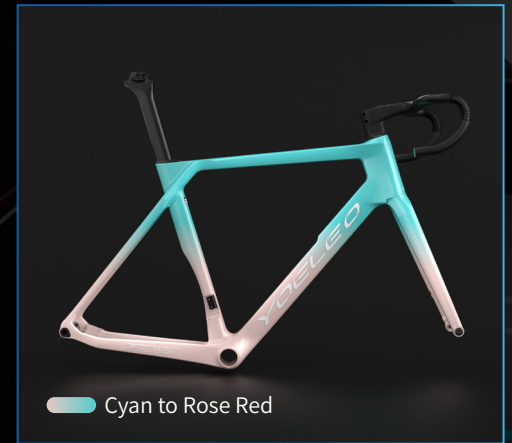

Vibrant Series Faded *R12*