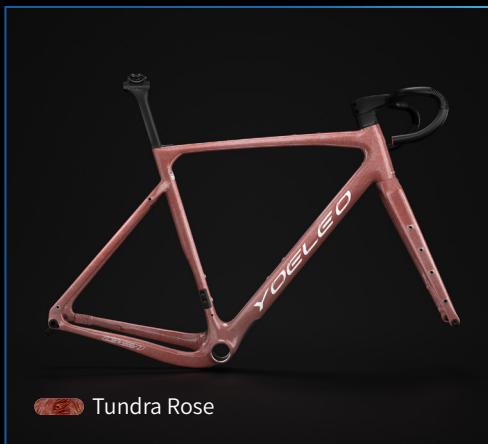

Arctic Ice series Classic **GE1**