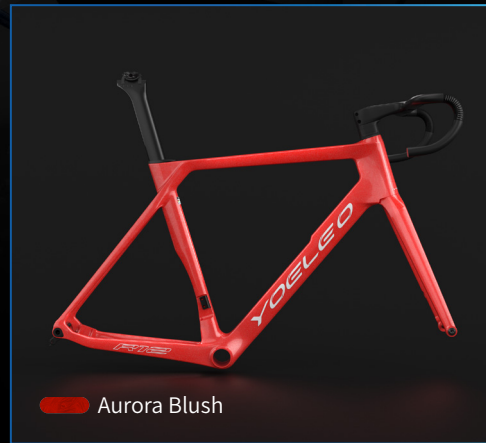

Arctic Ice series Classic *R12*