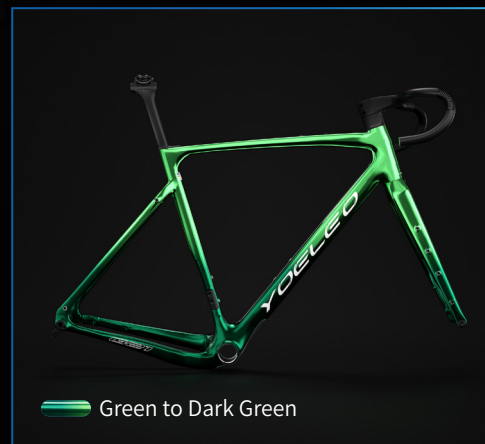

Dazzle Chroma Series Faded *GE21*