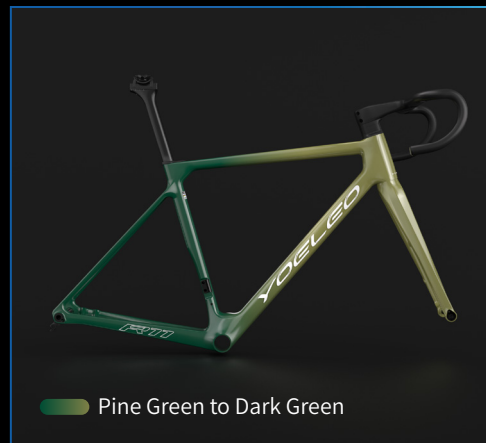

Vibrant Series Faded *R77*

Explore the magic of our gradation option that smoothly transitions between two color choices, creating a beautiful, gradual color fade on your frame. Decals color options : Silver, White, Black.