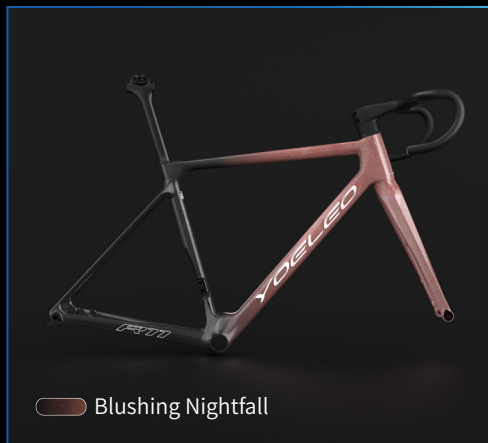

Arctic Ice series Faded *R77*

The Faded Arctic Ice model is a stunning display of nature's gradients. It captures the mesmerizing transition from one icy hue to another, creating a visual spectacle akin to the slow dance of polar lights across the frozen tundra.