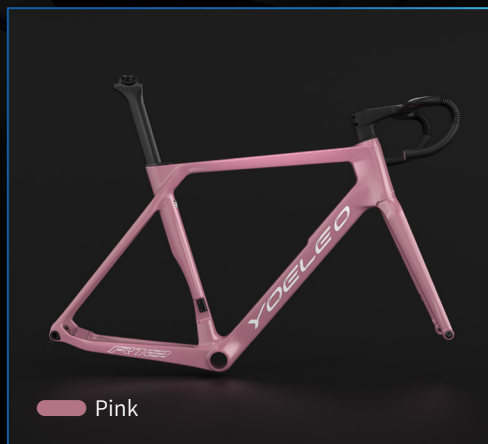

Vibrant Series Classic *R12*