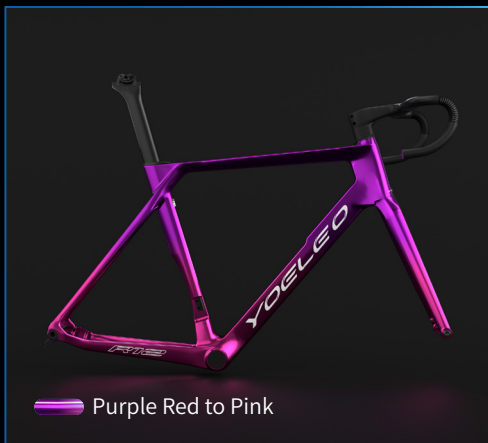

Dazzle Chroma Series Faded *R12*