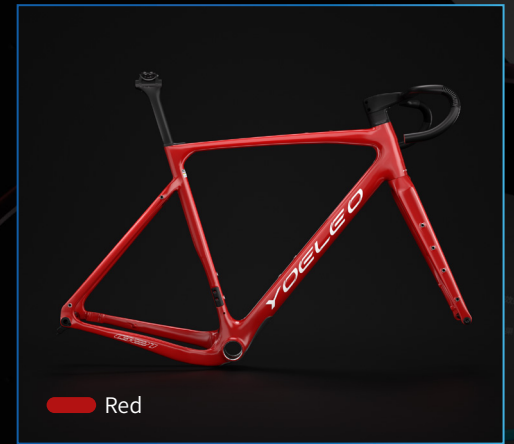

Vibrant Series Classic **GE1**