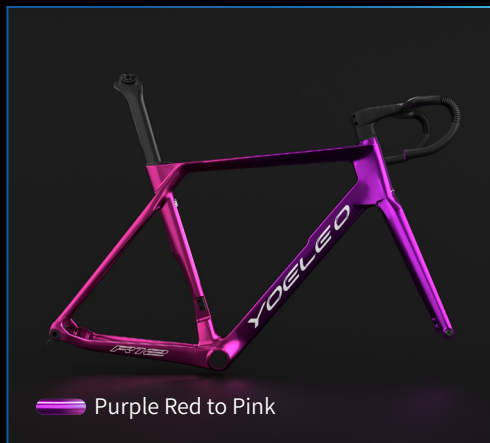

Dazzle Chroma Series Faded *R12*