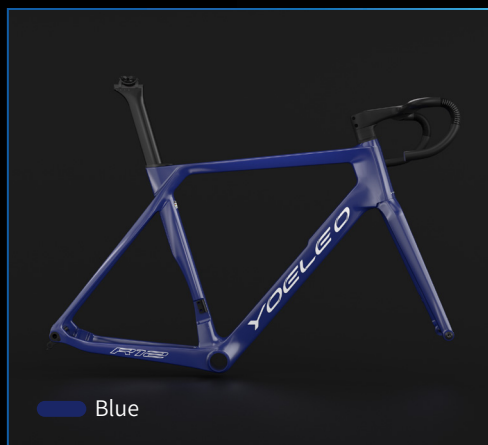

Vibrant Series Classic *R12*