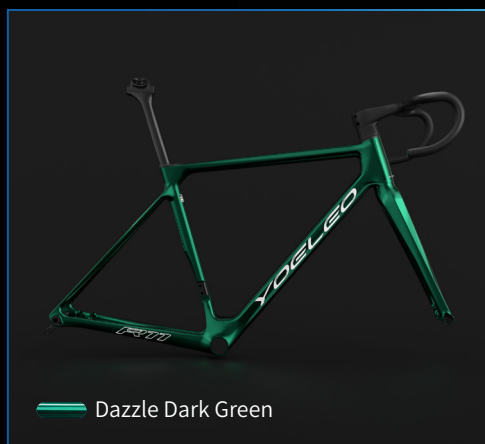

Dazzle Chroma Series Classic R77

Immerse your ride in a singular hue from the Dazzle Chroma palette. The Dazzle Monochrome design imbues your bike frame and fork with a captivating depth of color and a shimmering finish, offering a blend of elegance and simplicity that never goes out of style. (1 color, Frame & fork)