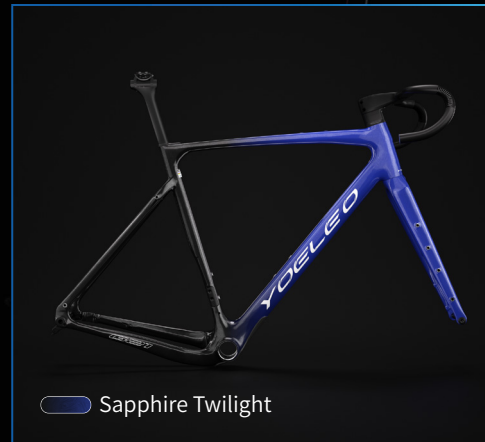

Arctic Ice series Faded

GE21