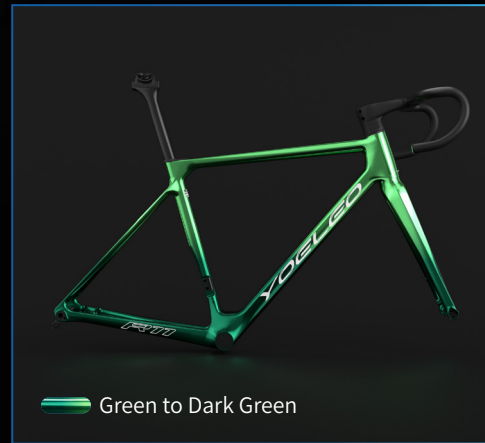

Dazzle Chroma Series Faded *R77*