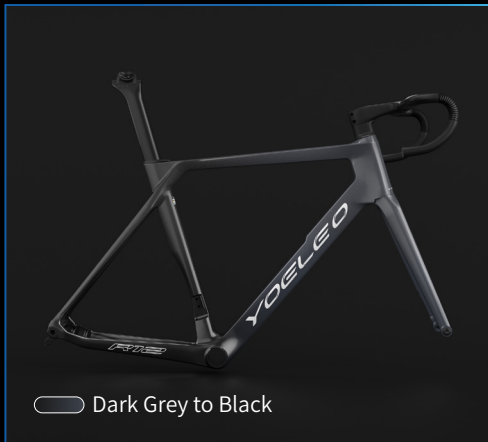

Vibrant Series Faded *R12*