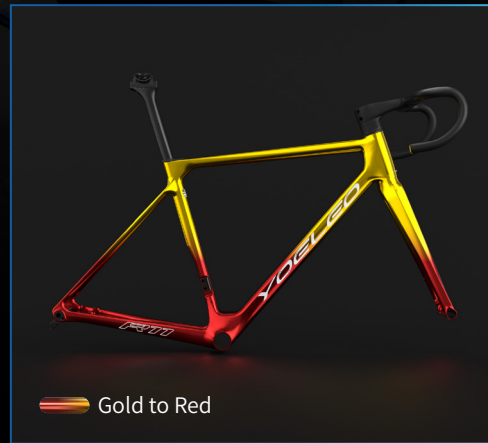

Dazzle Chroma Series Faded *R77*