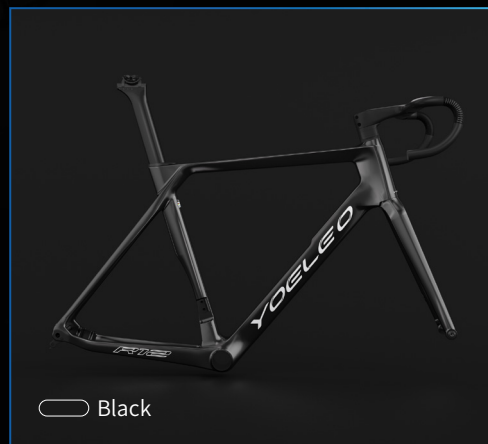

Vibrant Series Classic *R12*