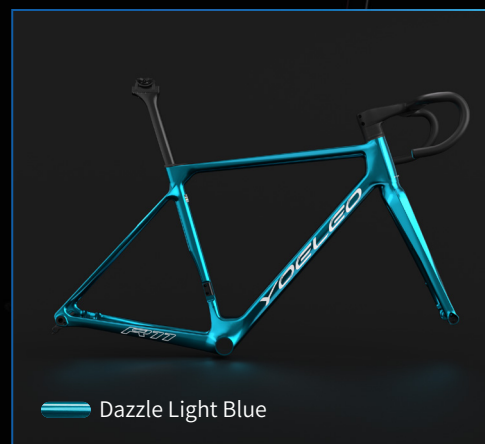

Dazzle Chroma Series Classic R77

Immerse your ride in a singular hue from the Dazzle Chroma palette. The Dazzle Monochrome design imbues your bike frame and fork with a captivating depth of color and a shimmering finish, offering a blend of elegance and simplicity that never goes out of style. (1 color, Frame & fork)