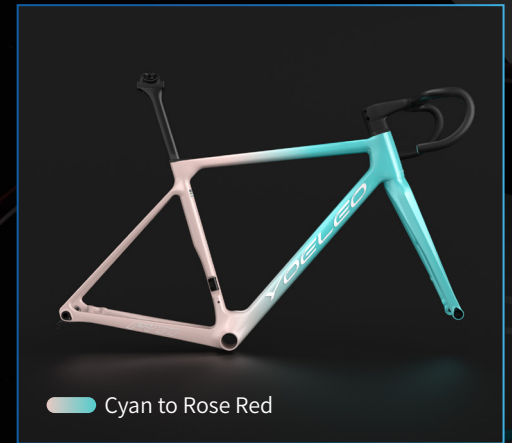

Vibrant Series Faded *R77*

Explore the magic of our gradation option that smoothly transitions between two color choices, creating a beautiful, gradual color fade on your frame. Decals color options : Silver, White, Black.