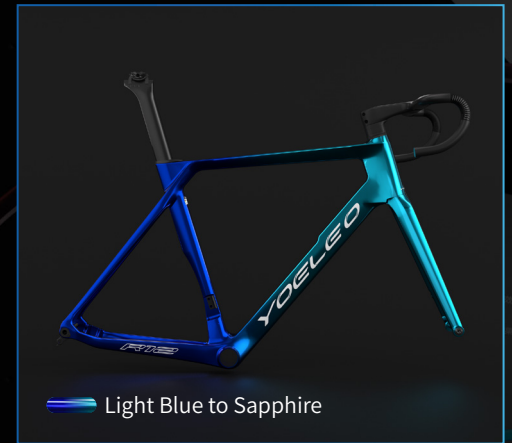

Dazzle Chroma Series Faded *R12*