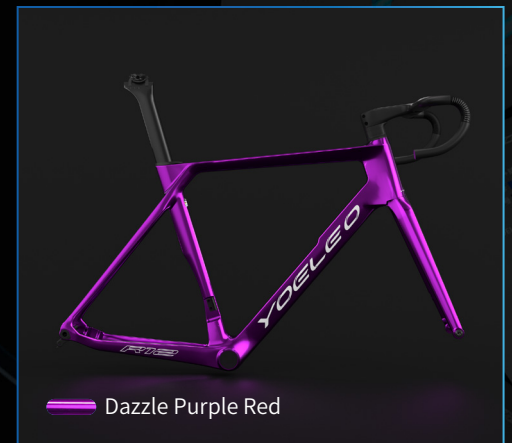

Dazzle Chroma Series

Classic *R12*