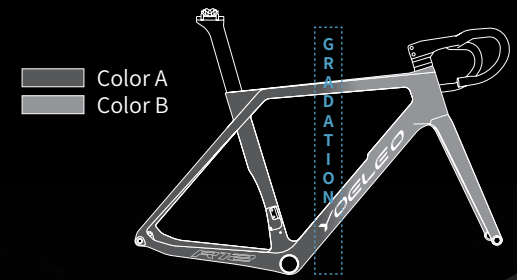

Vibrant Series Faded *R12*