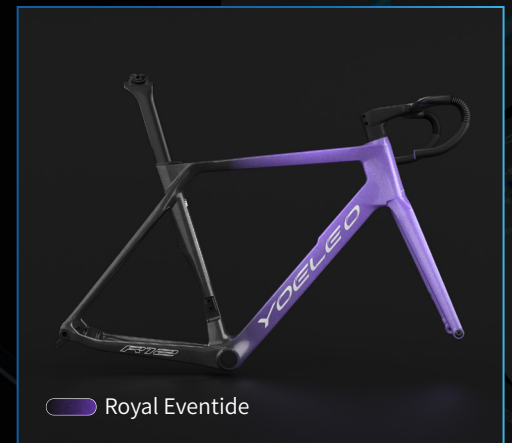

Arctic Ice series Faded R12