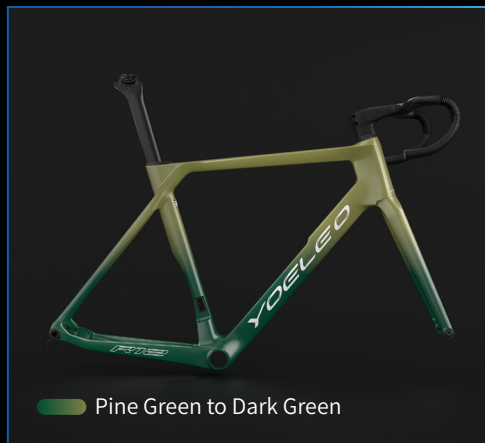

# Vibrant Series Faded *R77*

Explore the magic of our gradation option that smoothly transitions between two color choices, creating a beautiful, gradual color fade on your frame. Decals color options : Silver, White, Black.

# Vibrant Series Faded R11

# Vibrant Series Faded *R12*

# Vibrant Series Faded **GE1**