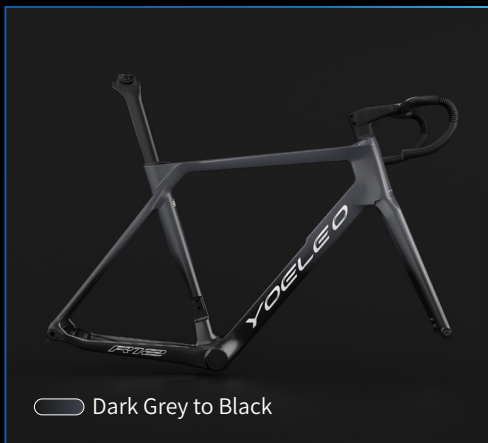

Vibrant Series Faded *R12*