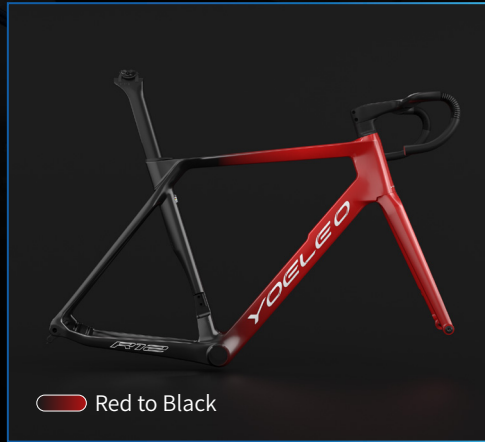

Vibrant Series Faded *R12*