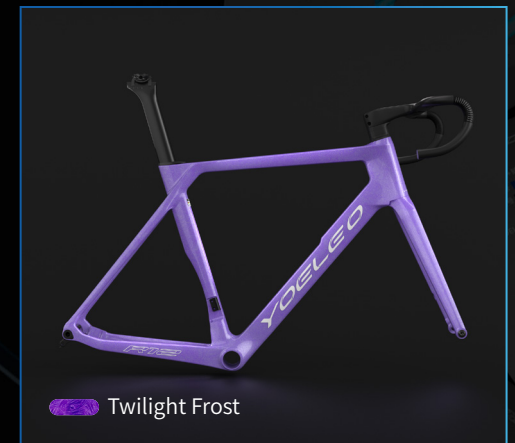

Arctic Ice series Classic *R12*