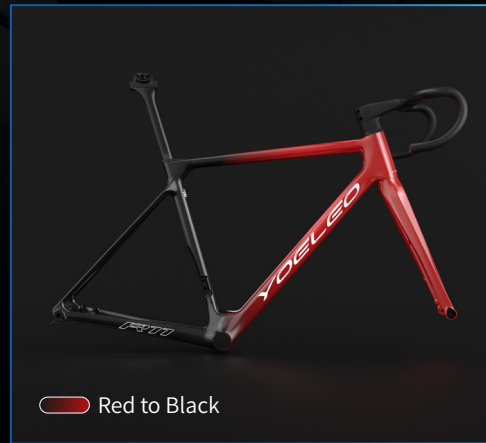

Vibrant Series Faded *R77*

Explore the magic of our gradation option that smoothly transitions between two color choices, creating a beautiful, gradual color fade on your frame. Decals color options : Silver, White, Black.