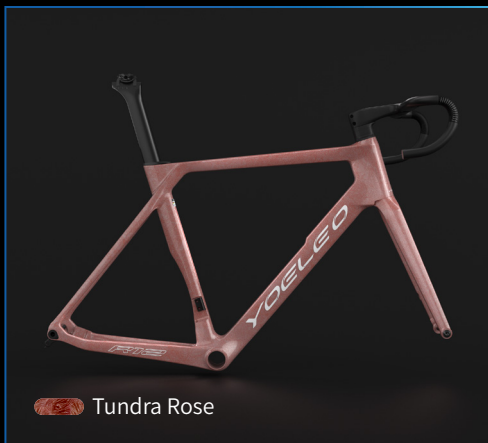

Arctic Ice series Classic *R12*