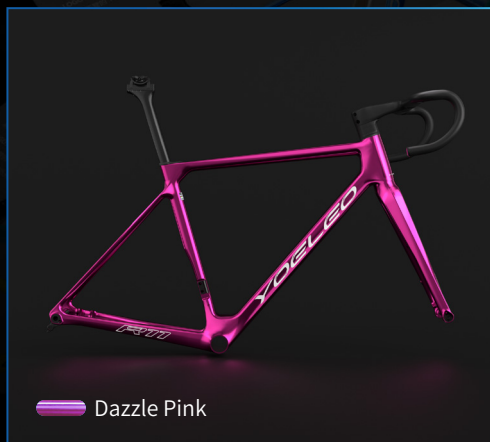

Dazzle Chroma Series Classic R77

Immerse your ride in a singular hue from the Dazzle Chroma palette. The Dazzle Monochrome design imbues your bike frame and fork with a captivating depth of color and a shimmering finish, offering a blend of elegance and simplicity that never goes out of style. (1 color, Frame & fork)