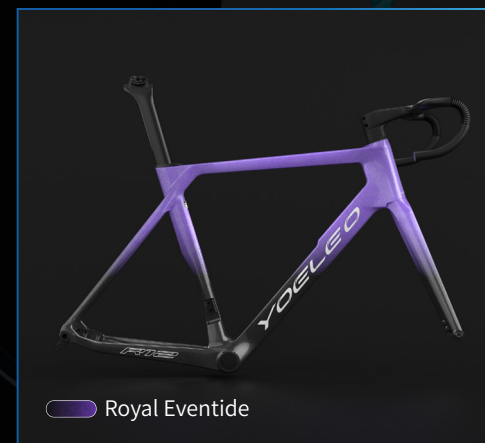

Arctic Ice series Faded *R12*