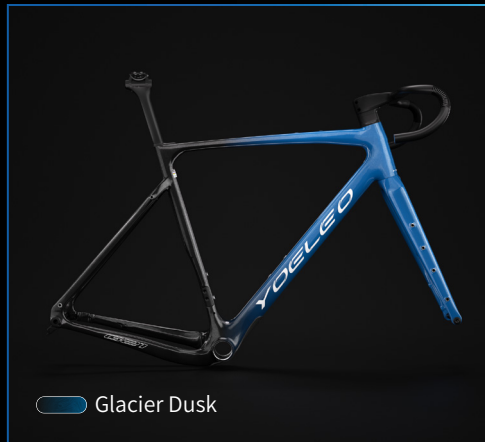

Arctic Ice series Faded

GE21