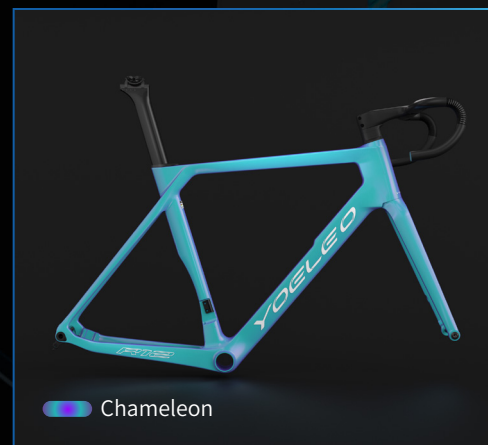

Vibrant Series Classic *R12*