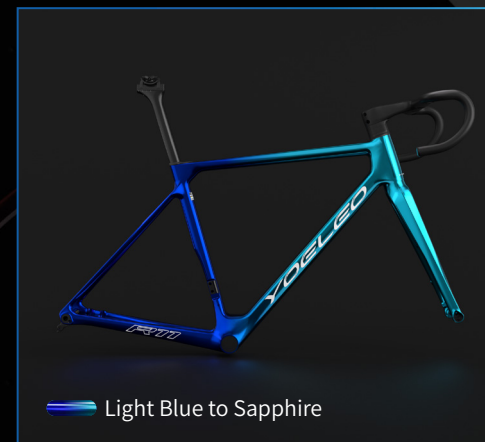

# Dazzle Chroma Series

Classic

GG1

# Dazzle Chroma Series

Classic *GG1*

# Dazzle Chroma Series Faded *R77*

Explore the magic of our gradation option that smoothly transitions between two color choices, creating a beautiful, gradual color fade on your frame. Decals color options : Silver, White, Black.