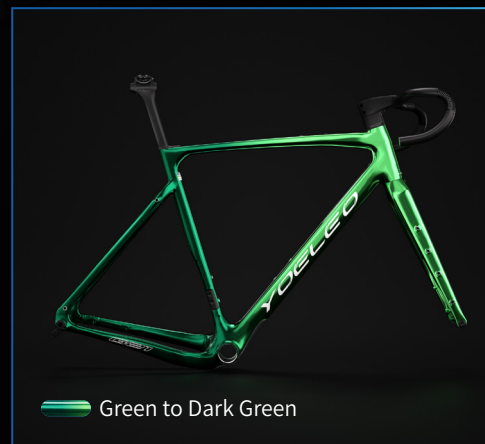

Dazzle Chroma Series Faded *GE21*