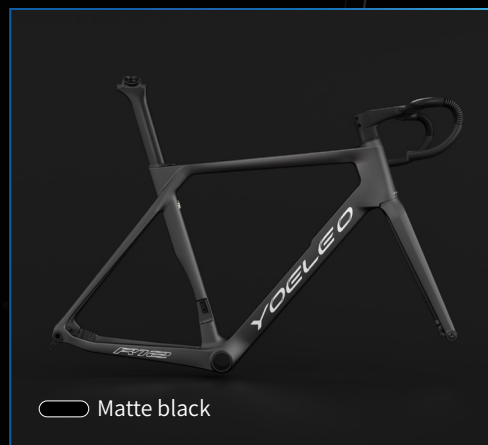

Vibrant Series Classic *R12*