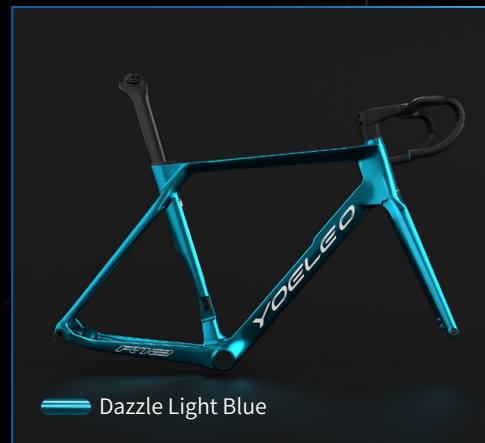

Dazzle Chroma Series

Classic *R12*