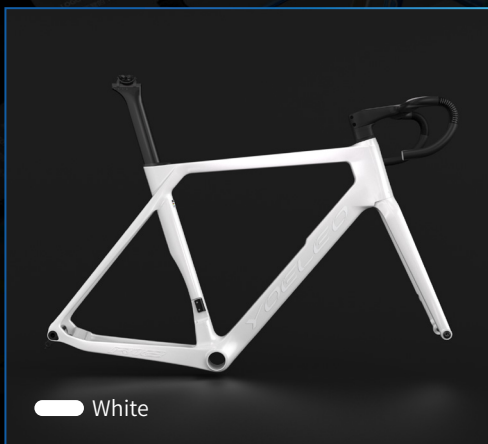

Vibrant Series Classic *R12*