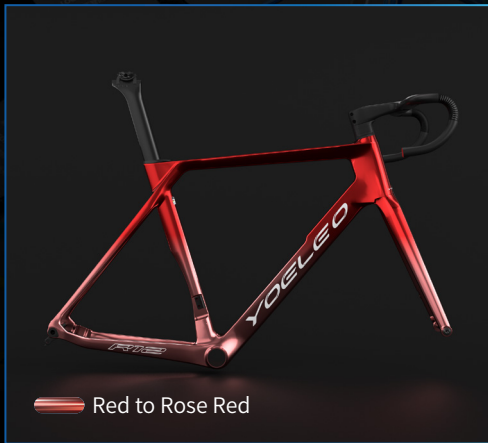

Dazzle Chroma Series Faded *R12*