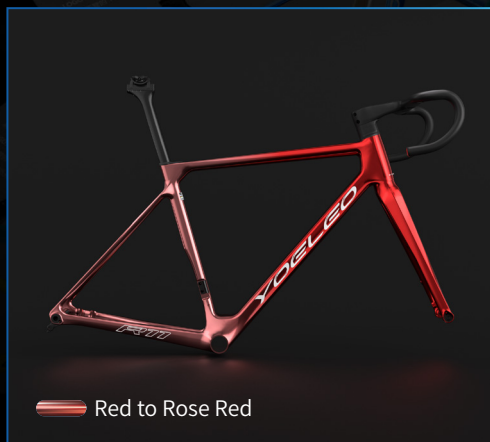

# Dazzle Chroma Series

Classic

GG1

# Dazzle Chroma Series

Classic *GG1*

# Dazzle Chroma Series Faded *R77*

Explore the magic of our gradation option that smoothly transitions between two color choices, creating a beautiful, gradual color fade on your frame. Decals color options : Silver, White, Black.