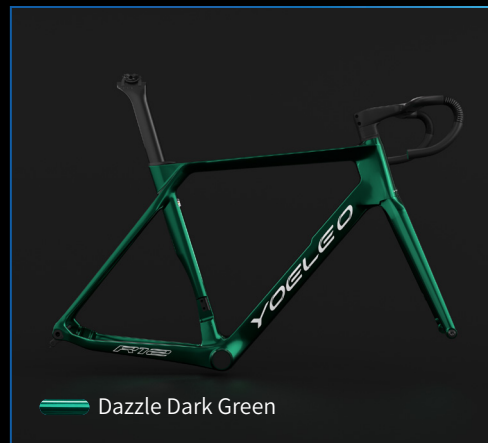

Dazzle Chroma Series

Classic *R12*