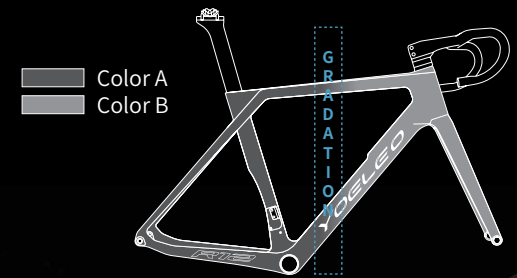

Dazzle Chroma Series Faded *R12*