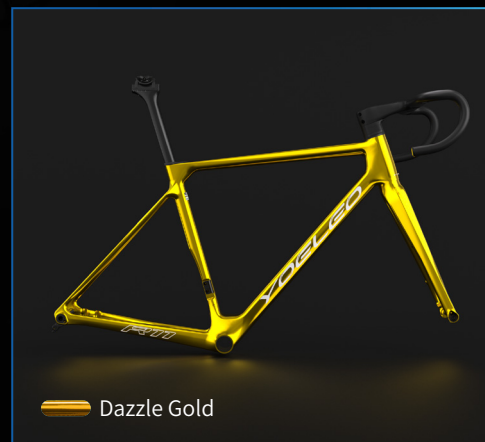

Dazzle Chroma Series Classic R77

Immerse your ride in a singular hue from the Dazzle Chroma palette. The Dazzle Monochrome design imbues your bike frame and fork with a captivating depth of color and a shimmering finish, offering a blend of elegance and simplicity that never goes out of style. (1 color, Frame & fork)