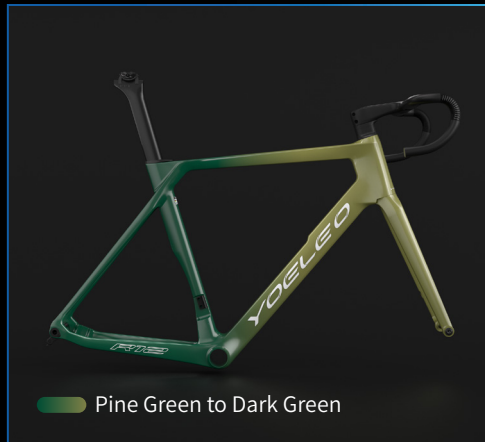

# Vibrant Series Classic **GE1**

# Vibrant Series Faded *R77*

Explore the magic of our gradation option that smoothly transitions between two color choices, creating a beautiful, gradual color fade on your frame. Decals color options : Silver, White, Black.

# Vibrant Series Faded R11

# Vibrant Series Faded *R12*