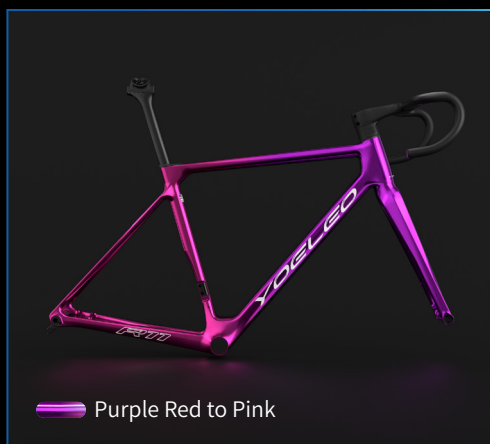

# Dazzle Chroma Series

Classic

GG1

# Dazzle Chroma Series

Classic *GG1*

# Dazzle Chroma Series Faded *R77*

Explore the magic of our gradation option that smoothly transitions between two color choices, creating a beautiful, gradual color fade on your frame. Decals color options : Silver, White, Black.