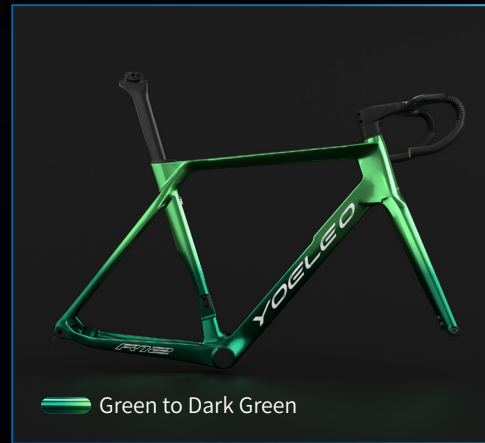

Dazzle Chroma Series Faded *R12*