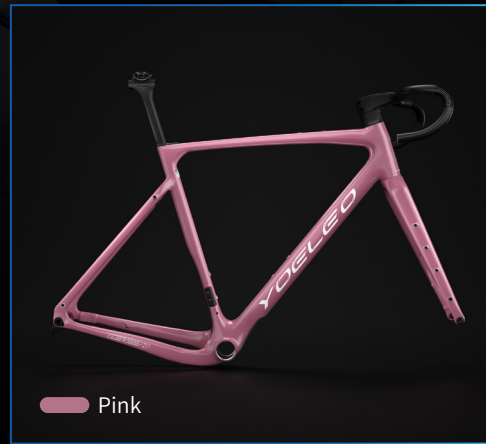

Vibrant Series Classic **GE1**