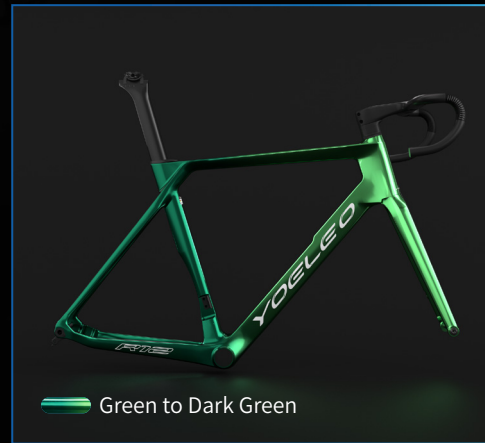

Dazzle Chroma Series Faded *R12*