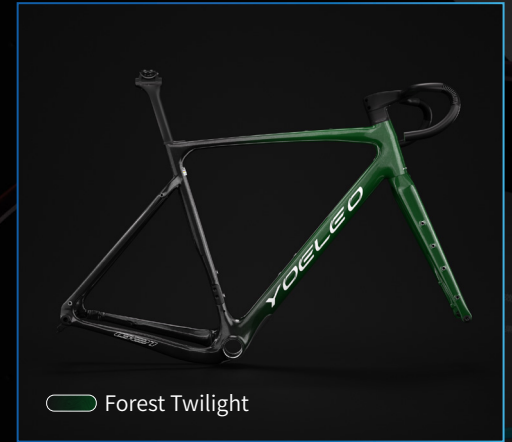

Arctic Ice series Faded

GE21