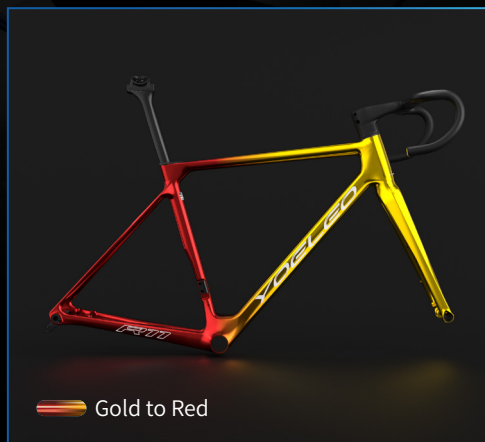

# Dazzle Chroma Series

Classic

GG1

# Dazzle Chroma Series

Classic *GG1*

# Dazzle Chroma Series Faded *R77*

Explore the magic of our gradation option that smoothly transitions between two color choices, creating a beautiful, gradual color fade on your frame. Decals color options : Silver, White, Black.