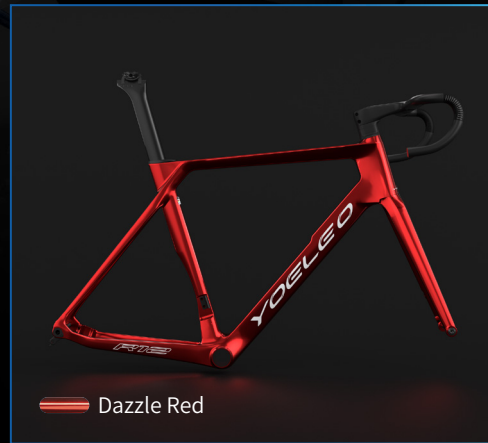

Dazzle Chroma Series

Classic *R12*