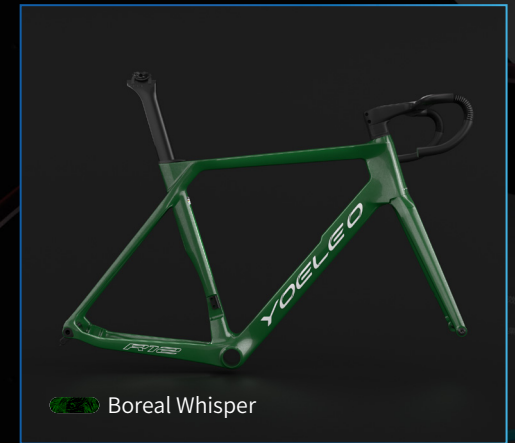

Arctic Ice series Classic *R12*