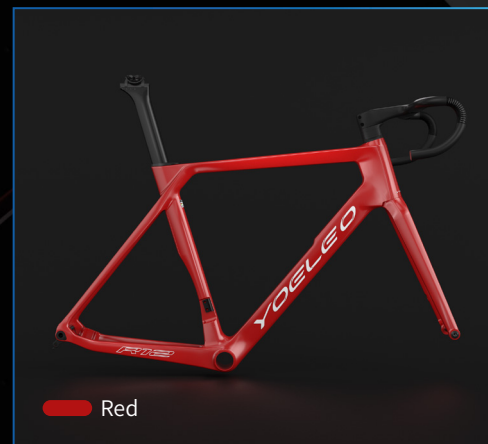

Vibrant Series Classic *R12*