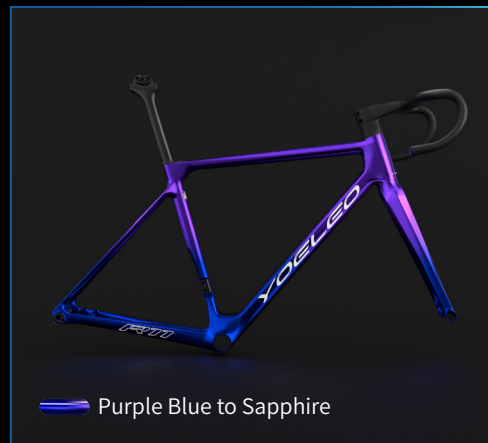

Dazzle Chroma Series Faded *R77*