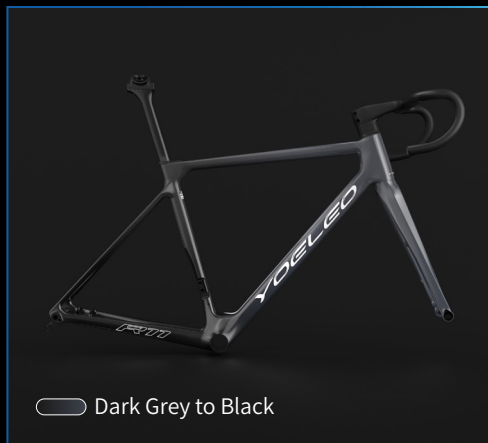

Vibrant Series Faded *R77*

Explore the magic of our gradation option that smoothly transitions between two color choices, creating a beautiful, gradual color fade on your frame. Decals color options : Silver, White, Black.