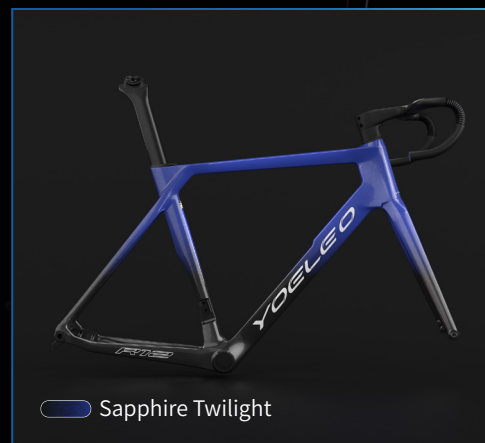

Arctic Ice series Faded *R12*