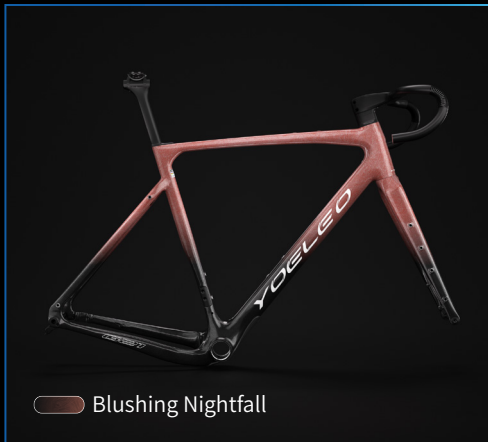

Arctic Ice series Faded

GE21