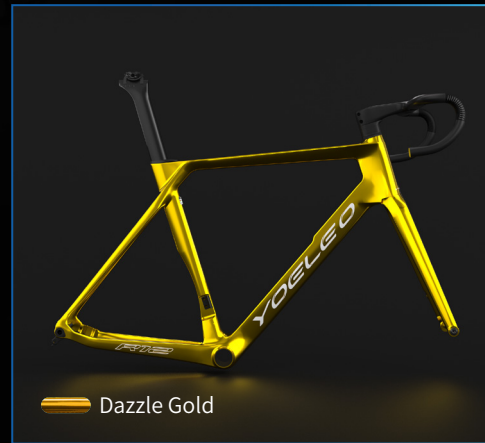

Dazzle Chroma Series

Classic *R12*