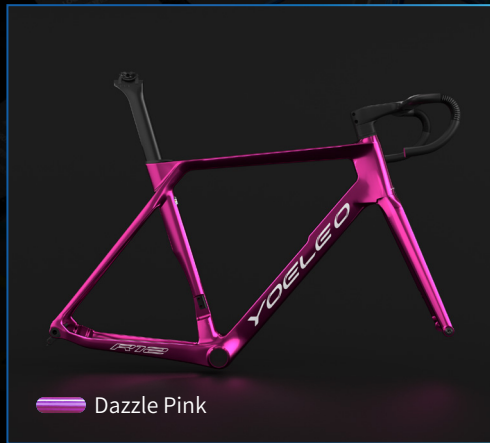

Dazzle Chroma Series

Classic *R12*