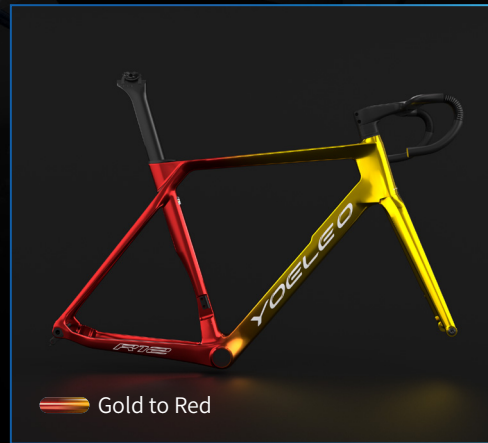

Dazzle Chroma Series Faded *R12*