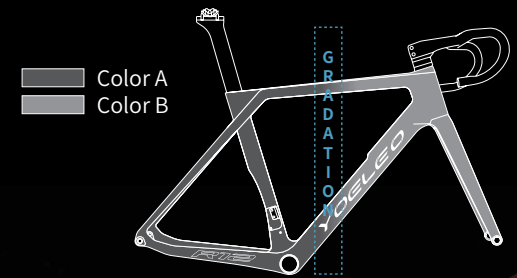

Arctic Ice series Faded R12