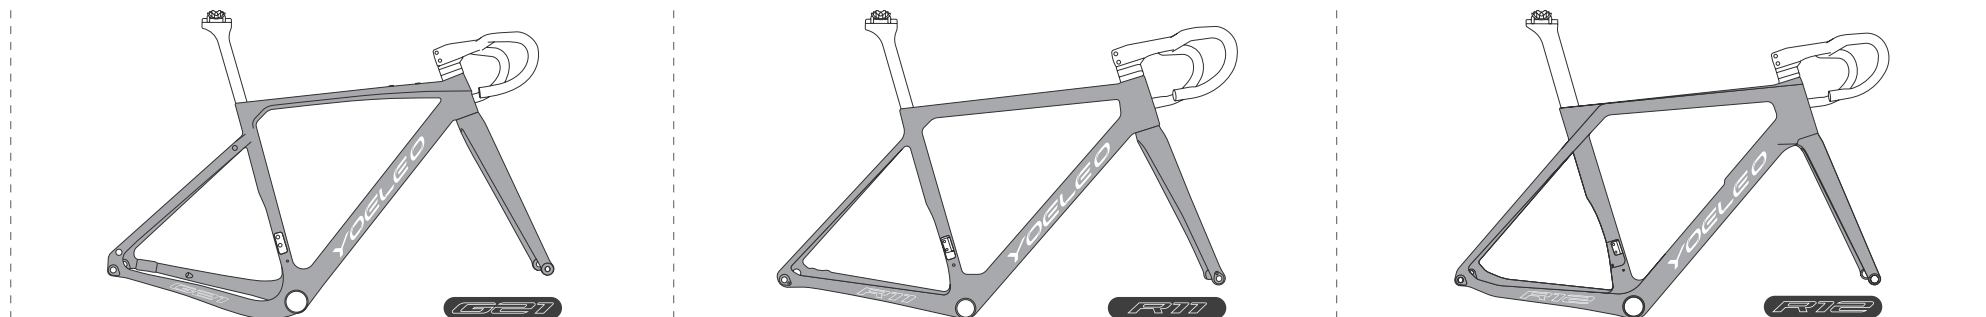

Design Options

Choose from our wide array of colors and decals to give your bike a personal touch. This tier does not include color combination options.

Frame selection