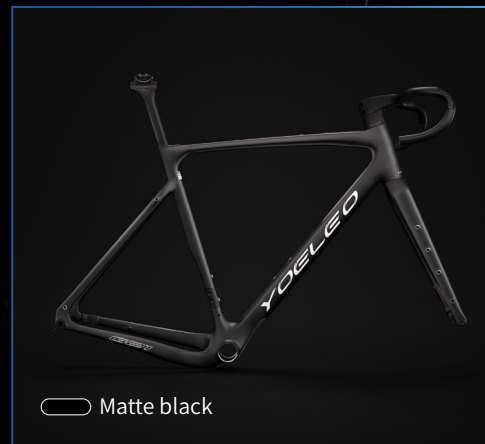

Vibrant Series Classic **GE1**