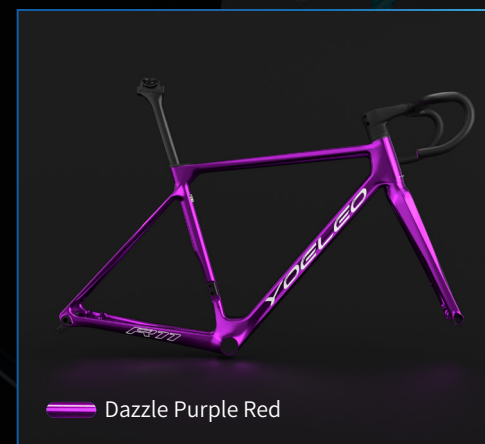

Dazzle Chroma Series Classic R77

Immerse your ride in a singular hue from the Dazzle Chroma palette. The Dazzle Monochrome design imbues your bike frame and fork with a captivating depth of color and a shimmering finish, offering a blend of elegance and simplicity that never goes out of style. (1 color, Frame & fork)