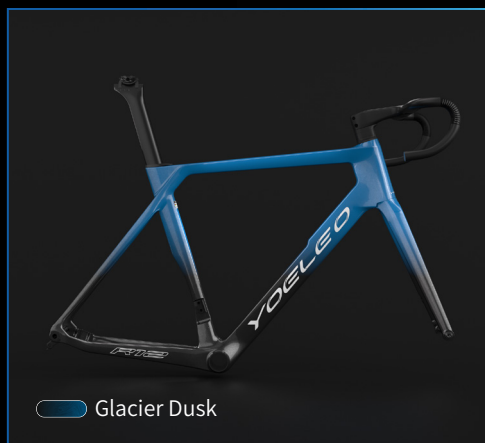

Arctic Ice series Faded *R12*