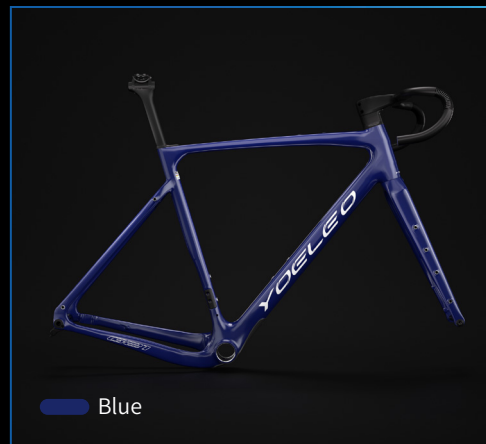

Vibrant Series Classic **GE1**