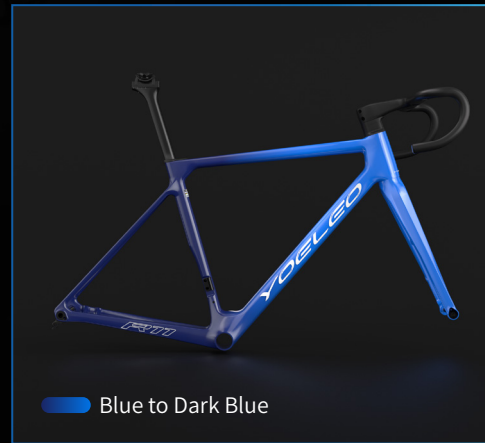

Vibrant Series Faded *R77*

Explore the magic of our gradation option that smoothly transitions between two color choices, creating a beautiful, gradual color fade on your frame. Decals color options : Silver, White, Black.