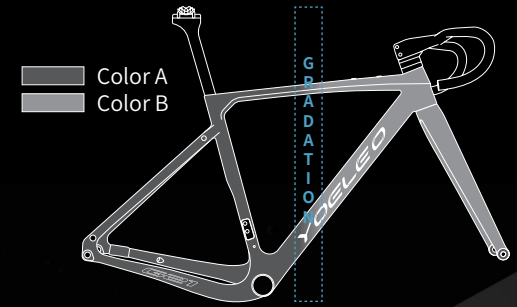

Arctic Ice series Faded

GE21