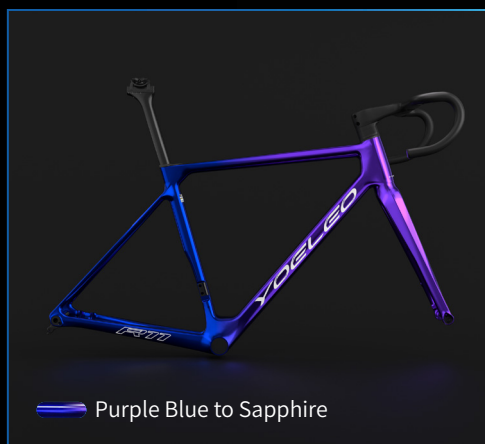

# Dazzle Chroma Series

Classic

GG1

# Dazzle Chroma Series

Classic *GG1*

# Dazzle Chroma Series Faded *R77*

Explore the magic of our gradation option that smoothly transitions between two color choices, creating a beautiful, gradual color fade on your frame. Decals color options : Silver, White, Black.