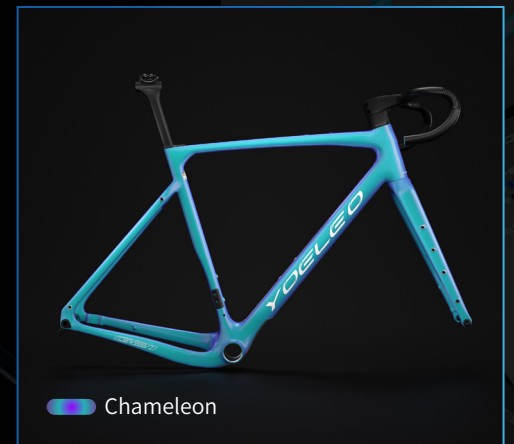

Vibrant Series Classic **GE1**