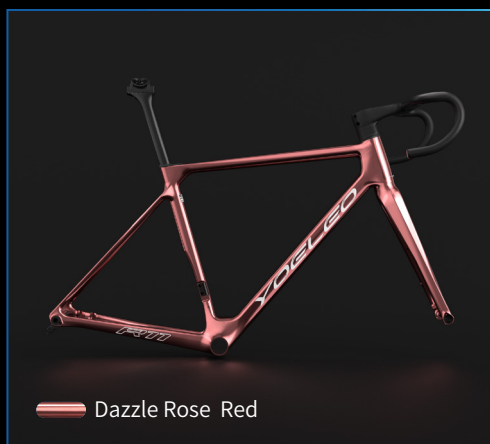

Dazzle Chroma Series Classic R77

Immerse your ride in a singular hue from the Dazzle Chroma palette. The Dazzle Monochrome design imbues your bike frame and fork with a captivating depth of color and a shimmering finish, offering a blend of elegance and simplicity that never goes out of style. (1 color, Frame & fork)