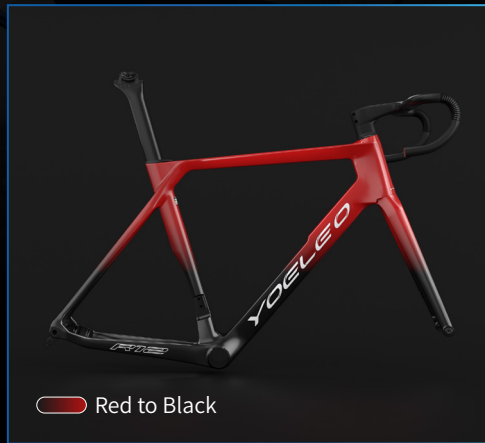

Vibrant Series Faded *R12*