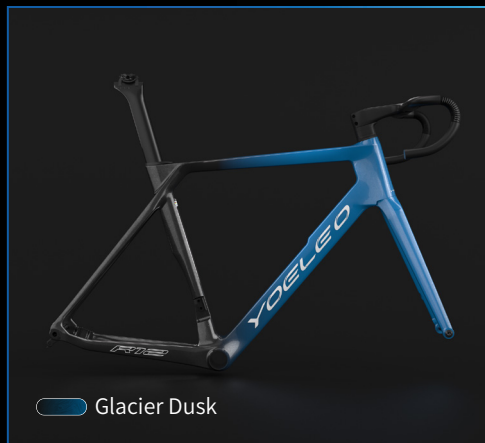

Arctic Ice series Faded R12