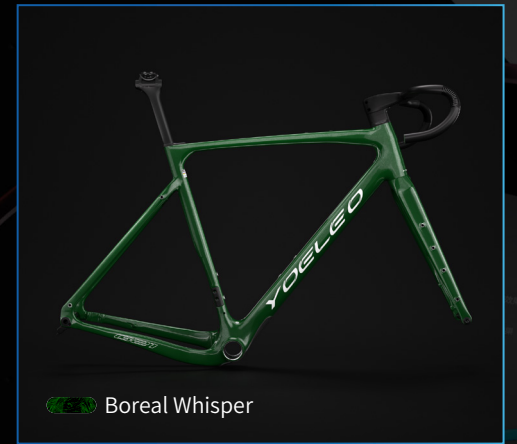

Arctic Ice series Classic **GE1**