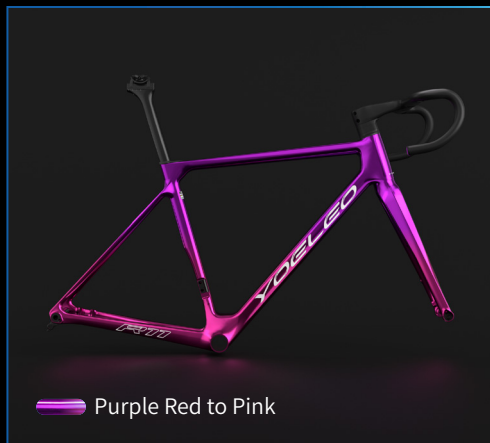

Dazzle Chroma Series Faded *R77*