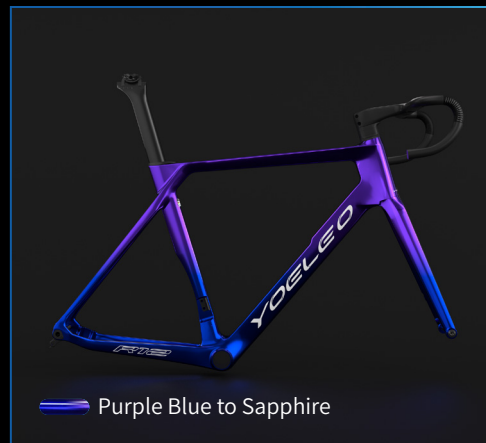

Dazzle Chroma Series Faded *R12*