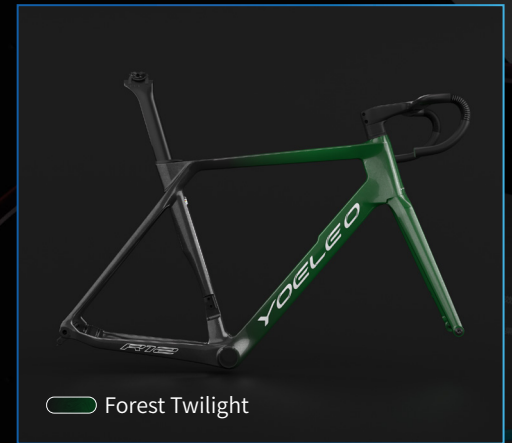

Arctic Ice series Faded R12