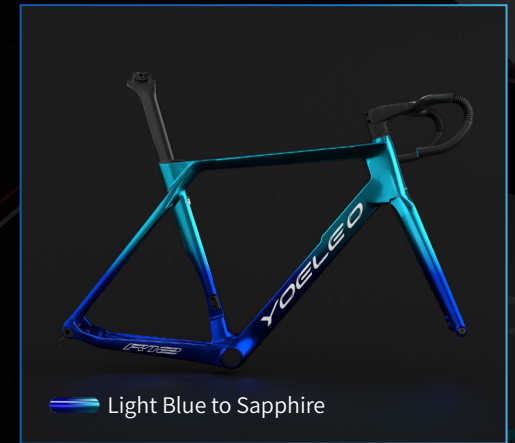

Dazzle Chroma Series Faded *R12*