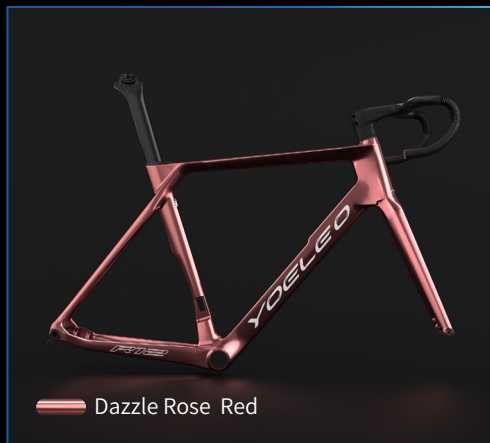

Dazzle Chroma Series

Classic *R12*