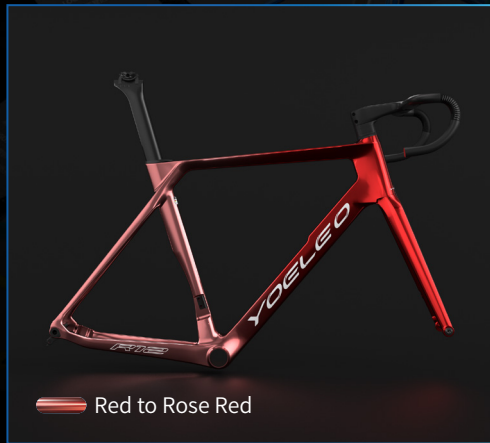

Dazzle Chroma Series Faded *R12*