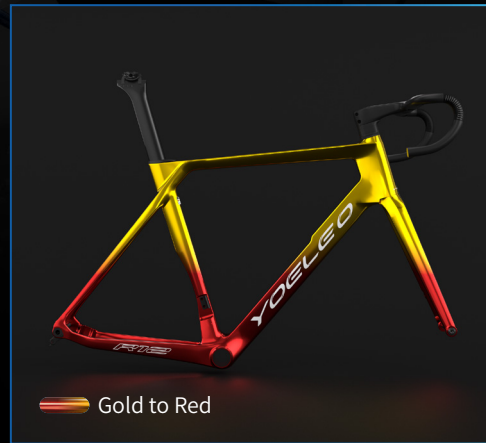

Dazzle Chroma Series Faded *R12*