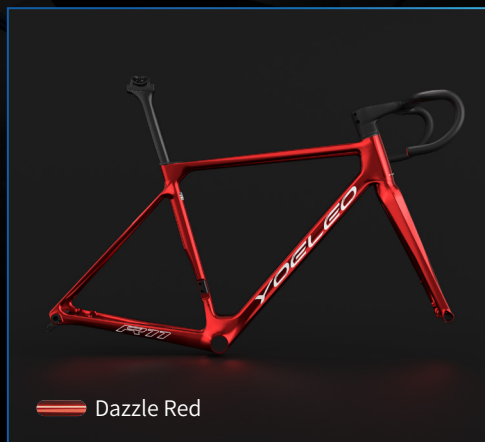

Dazzle Chroma Series Classic R77

Immerse your ride in a singular hue from the Dazzle Chroma palette. The Dazzle Monochrome design imbues your bike frame and fork with a captivating depth of color and a shimmering finish, offering a blend of elegance and simplicity that never goes out of style. (1 color, Frame & fork)