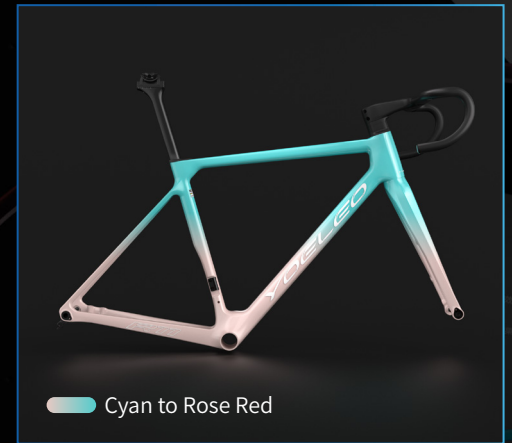

Vibrant Series Faded R11