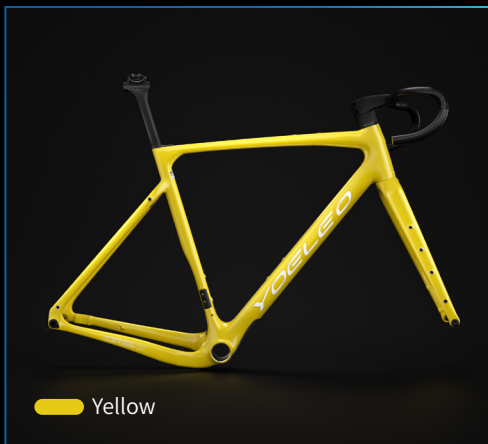

Vibrant Series Classic **GE1**