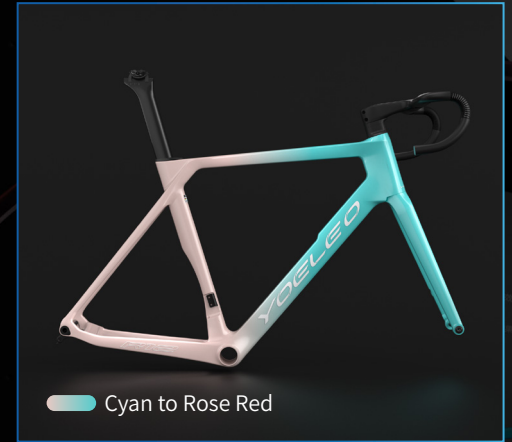

Vibrant Series Faded *R12*