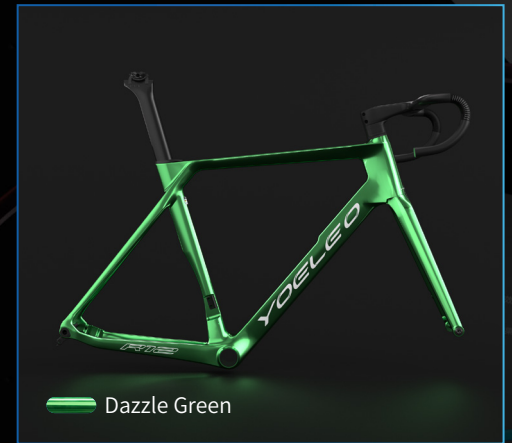

Dazzle Chroma Series

Classic *R12*