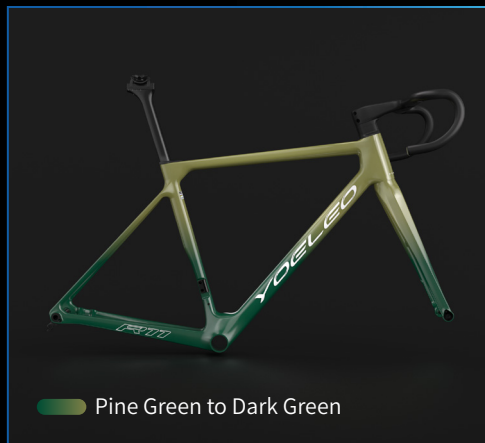

# Vibrant Series Classic *R11*

Embrace simplicity with our single-color paint option. Make a statement with just one bold, vibrant color. Decal color options : Silver, White, Black

# Vibrant Series Classic **GE1**

# Vibrant Series Faded *R77*

Explore the magic of our gradation option that smoothly transitions between two color choices, creating a beautiful, gradual color fade on your frame. Decals color options : Silver, White, Black.

# Vibrant Series Faded R11