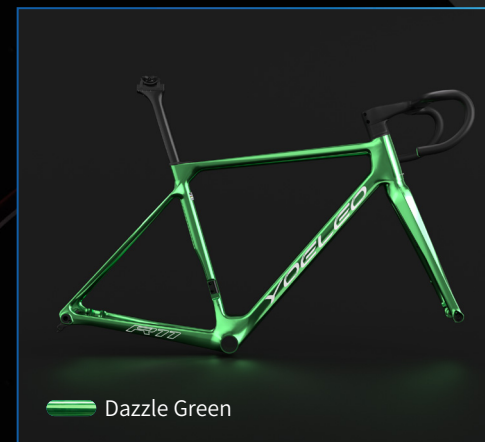

Dazzle Chroma Series Classic R77

Immerse your ride in a singular hue from the Dazzle Chroma palette. The Dazzle Monochrome design imbues your bike frame and fork with a captivating depth of color and a shimmering finish, offering a blend of elegance and simplicity that never goes out of style. (1 color, Frame & fork)