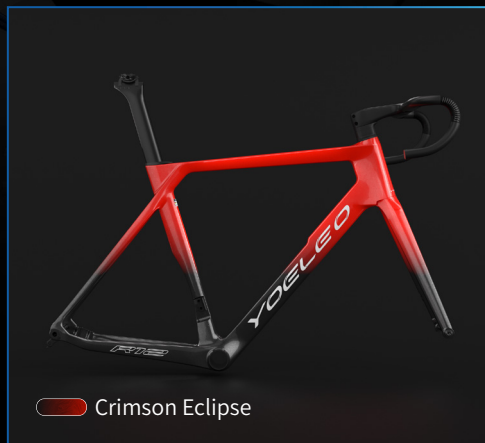

Arctic Ice series Faded *R12*