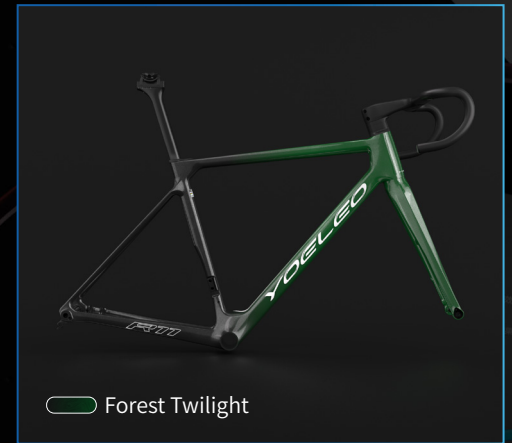

Arctic Ice series Faded *R77*

The Faded Arctic Ice model is a stunning display of nature's gradients. It captures the mesmerizing transition from one icy hue to another, creating a visual spectacle akin to the slow dance of polar lights across the frozen tundra.