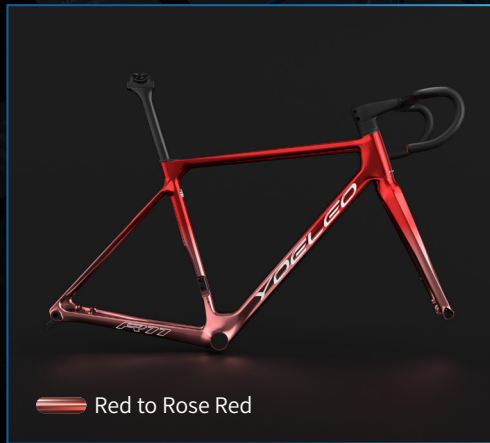

Dazzle Chroma Series Faded *R77*