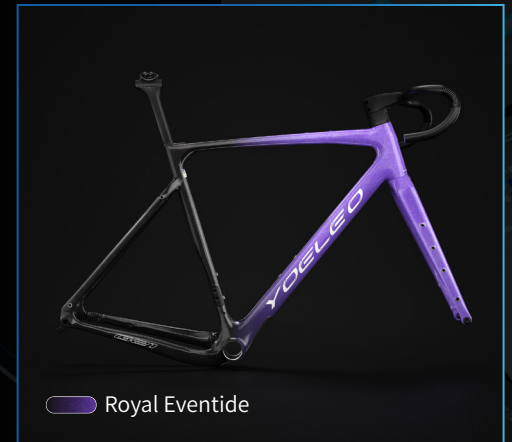

Arctic Ice series Faded

GE21