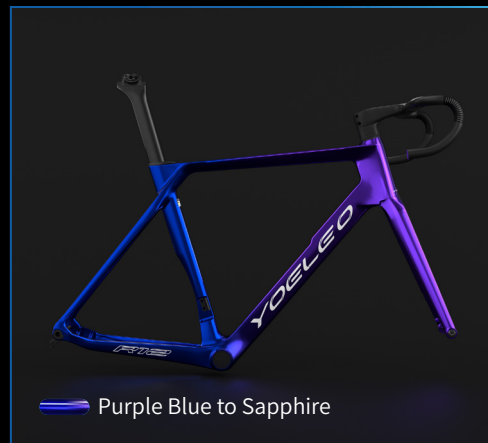

Dazzle Chroma Series Faded *R12*