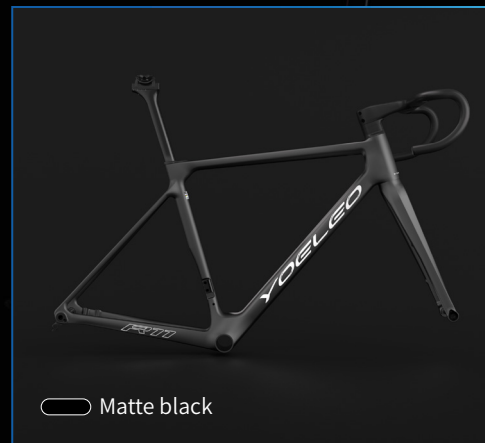

Vibrant Series Classic *R11*

Embrace simplicity with our single-color paint option. Make a statement with just one bold, vibrant color. Decal color options : Silver, White, Black