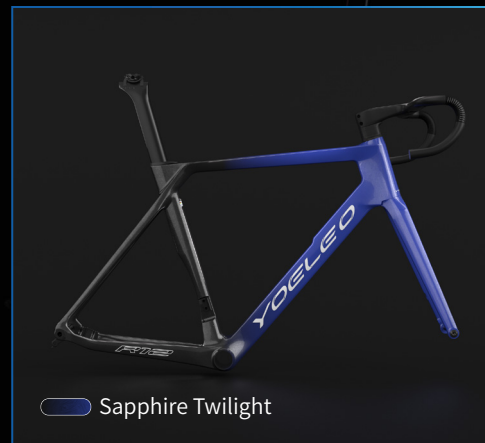

Arctic Ice series Faded R12