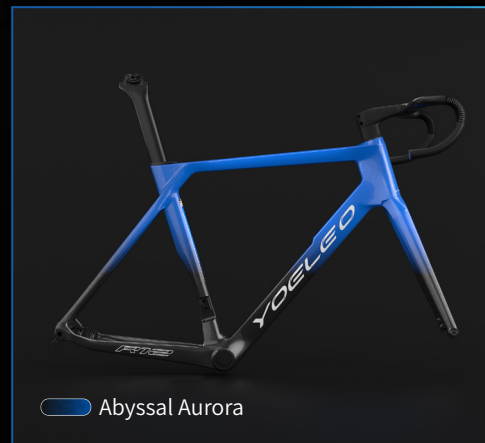

Arctic Ice series Faded *R12*