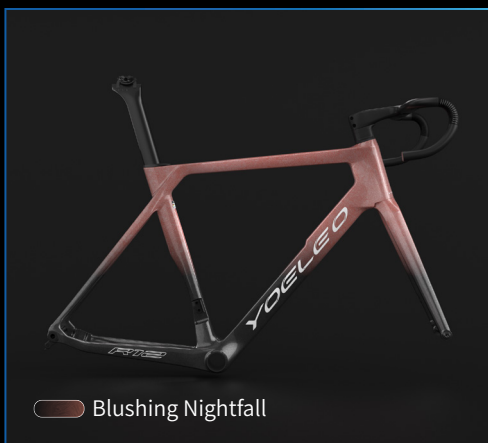

Arctic Ice series Faded *R12*