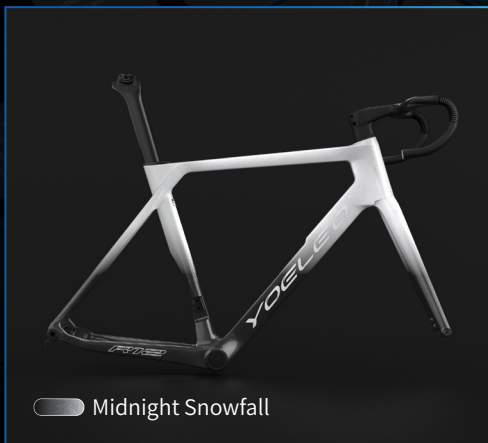

Arctic Ice series Faded *R12*