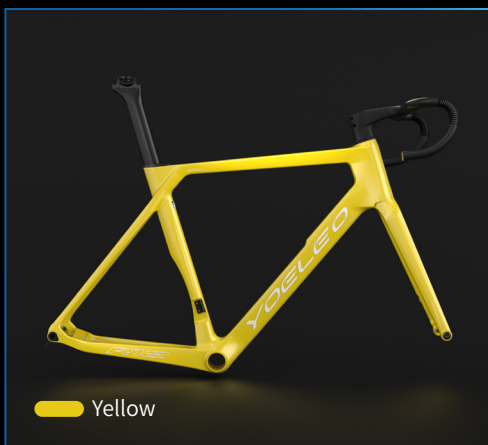

Vibrant Series Classic *R12*