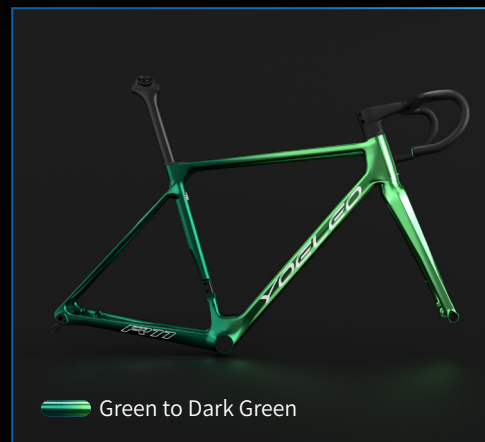

# Dazzle Chroma Series

Classic

GG1

# Dazzle Chroma Series

Classic *GG1*

# Dazzle Chroma Series Faded *R77*

Explore the magic of our gradation option that smoothly transitions between two color choices, creating a beautiful, gradual color fade on your frame. Decals color options : Silver, White, Black.