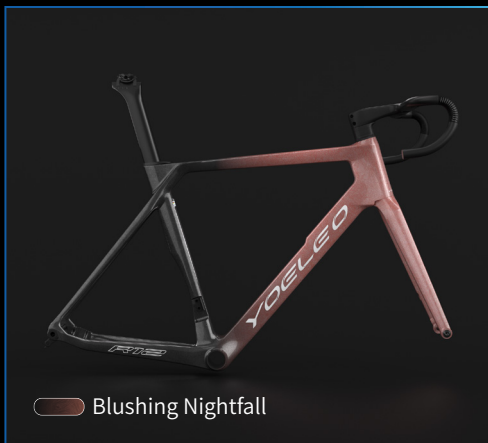

Arctic Ice series Faded R12