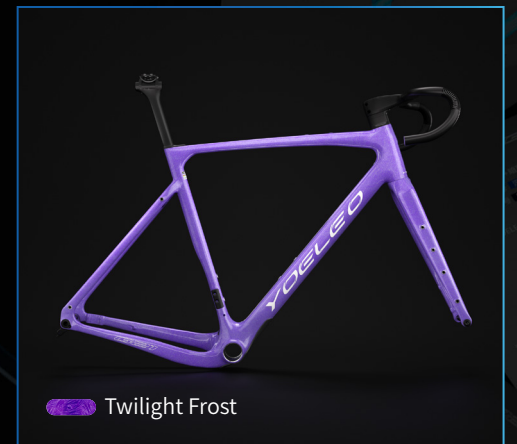

Arctic Ice series Classic **GE1**