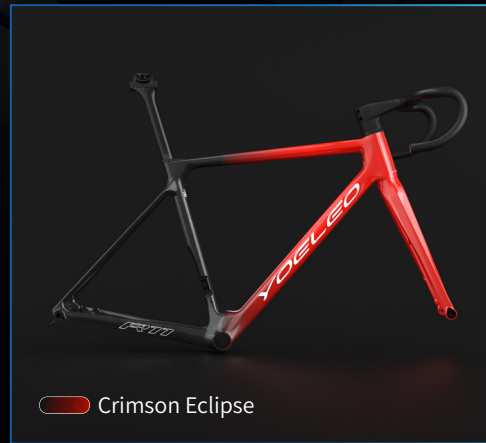

Arctic Ice series Faded *R77*

The Faded Arctic Ice model is a stunning display of nature's gradients. It captures the mesmerizing transition from one icy hue to another, creating a visual spectacle akin to the slow dance of polar lights across the frozen tundra.